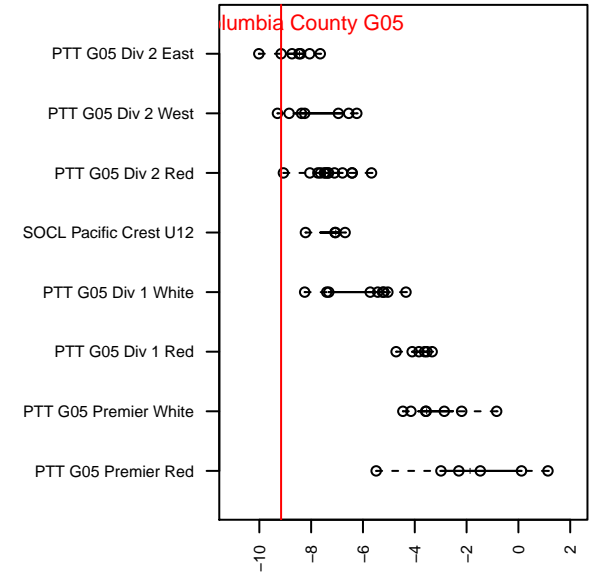

FC Columbia County G05

, OR
 G05 total strength=281
 attack=0.16 defense=0.17
 fall league = PTT G05 Div 2 East

alt names used:
 FC Columbia County G05
 FC Columbia County Soccer 05G
 FC Columbia County Soccer 05G

Venues played:
 2016 Mt Hood Challenge U12 Bronze
 2016 PTT G05 Division 2 East
 2016 OYS Founders Cup G05

FC Columbia County G05
 Dots are actual minus expected GF (blue circles) and GA (red triangles).
 Blue line is smoothed change in attack strength. Red is smoothed change in defense strength.

**attack and defense variance (black dot)
relative to other teams
and top 10 in region**

**attack and defense rating
relative to others at age
and all opponents in last 13 months**

Performance relative to 13 month average